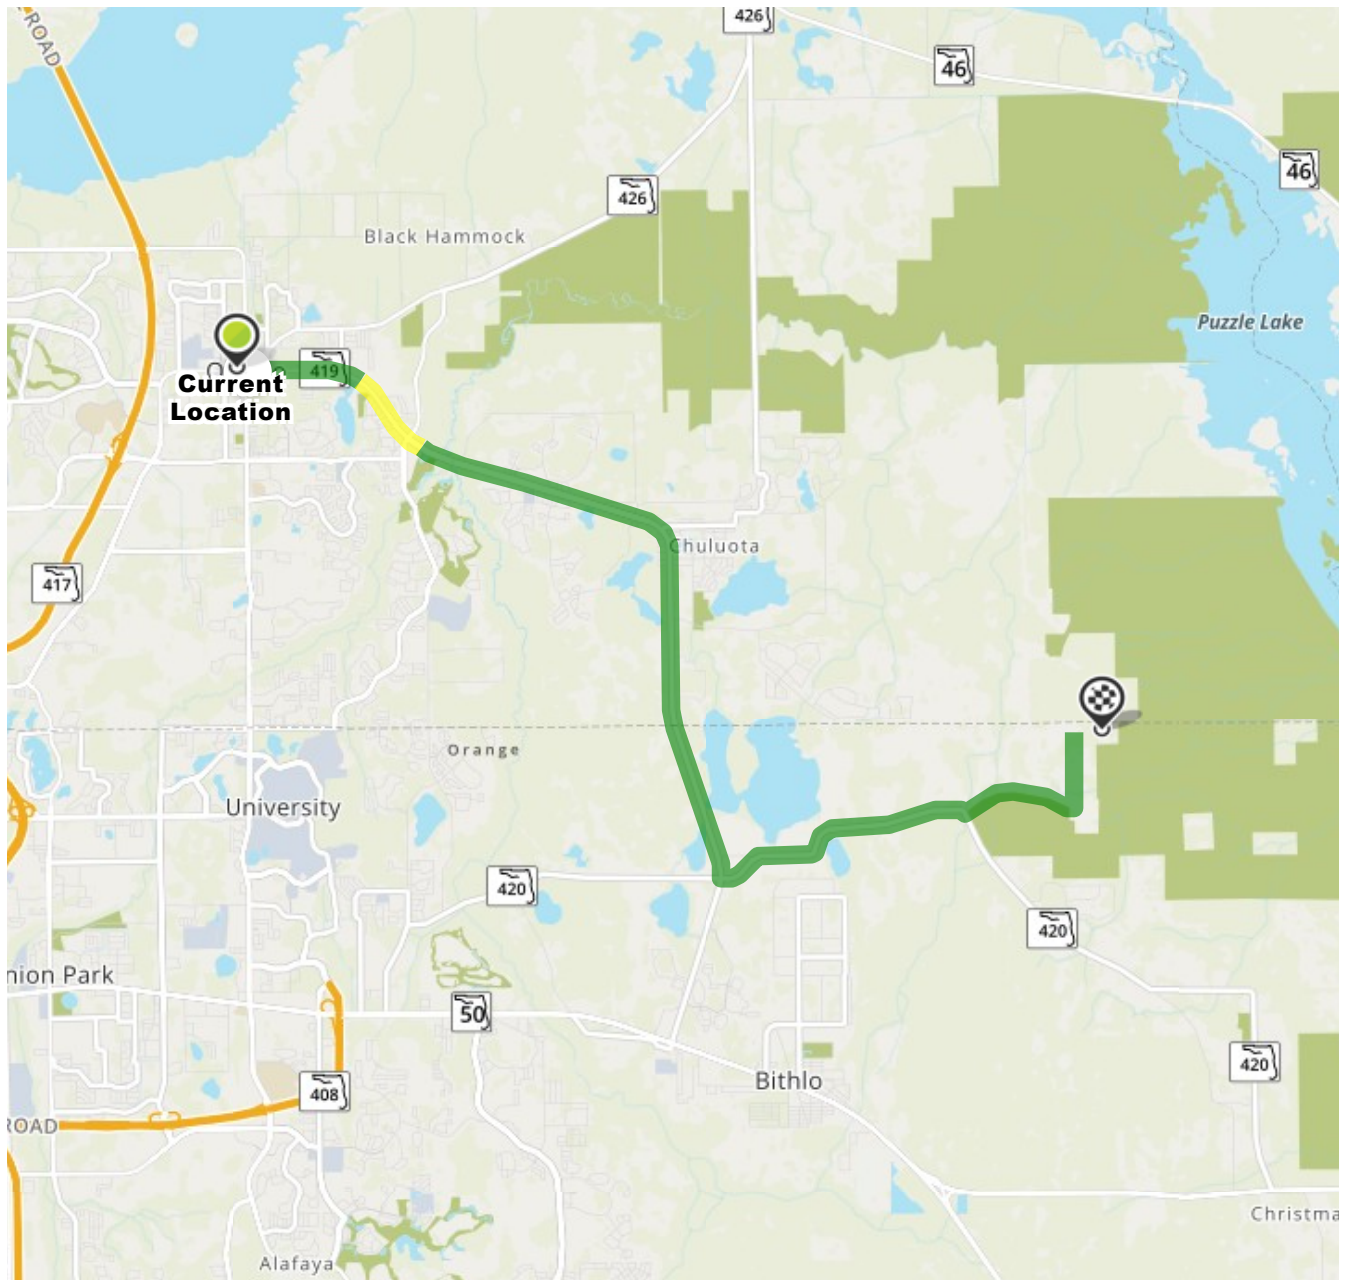

Car trouble mid-trip?
MapQuest Roadside Assistance
is here:
(1-888-461-3625)